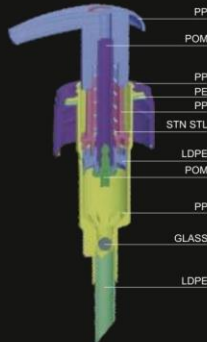

TEL: +380679393700 email: sales@vimex-m.com

乳液泵
LOTION PUMP
LEFT-RIGHT

新品 HOT New

SPRING OUTSIDE

Closure Options

Closure Size Options

Nozzle Options

TEL: +380679393700 email: sales@vimex-m.com

VIMEX-M

Discharge Rate:
2.00 ± 0.20ML/T

YS-04D-W
Size: Ø24/410, Ø24/415,
Ø28/400, Ø28/410, Ø28/415
QTY: 1000PCS/CTN
Meas: 54x38x44cm

YS-04F-W
Size: Ø24/410, Ø24/415,
Ø28/400, Ø28/410, Ø28/415
QTY: 1000PCS/CTN
Meas: 54x38x44cm