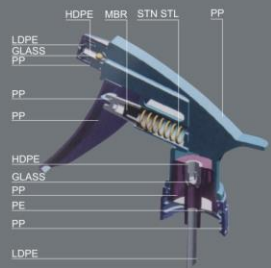

YS-01N
Function: Stream/Spray
QTY: 500PCS/CTN
Meas: 55x38x37.5cm

YS-01W
Function: Stream/Spray
QTY: 500PCS/CTN
Meas: 51x38x37.5cm

TRIGGER SPRAYER

TEL: +380679393700 email: sales@vimex-m.com

▶ TRIGGER SPRAYER / 手扣式喷雾器

Discharge Rate:
1.10-1.60ML/T

YS-01A
Function: Stream/Spray
Size: \varnothing 28/400, \varnothing 28/410
QTY: 500PCS/CTN
Meas: 55x38x37.5cm

YS-01B
Function: Stream/Spray
Size: \varnothing 28/400, \varnothing 28/410
QTY: 500PCS/CTN
Meas: 60x38x37.5cm

YS-01S
Function: Stream/Spray
Size: \varnothing 28/400, \varnothing 28/410
QTY: 500PCS/CTN
Meas: 65x38x37.5cm

VIMEX-M

FOAM
泡沫手扣式喷雾器 / SPRAYER

Foam Nozzle

YS-01F

YS-01H

Discharge Rate:
1.20-1.60ML/T
Function: Foam/Spray
Size: \varnothing 28/400, \varnothing 28/410, \varnothing 28/415
QTY: 500PCS/CTN
Meas: 57x38x37.5cm

Shroud. Options

Trigger Options

Closure Options

▶ FOAM TRIGGER SPRAYER / 泡沫手扣式喷雾器

Discharge Rate:
0.80-1.20ML/T
 Function: Foam/Spray
 Size: Ø28/400, Ø28/410, Ø28/415
 QTY: 500PCS/CTN
 Meas: 57x33x39cm

YS-01C-F2