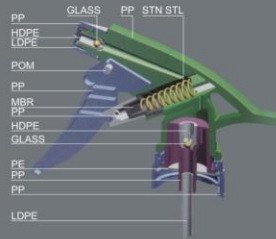

YS-01N
Function: Stream/Spray
QTY: 500PCS/CTN
Meas: 55x38x37.5cm

YS-01W
Function: Stream/Spray
QTY: 500PCS/CTN
Meas: 51x38x37.5cm

TRIGGER SPRAYER

TEL: +380679393700 email: sales@vimex-m.com

▶ TRIGGER SPRAYER / 手扣式喷雾器

Discharge Rate:
1.10-1.60ML/T

YS-01A
Function: Stream/Spray
Size: \varnothing 28/400, \varnothing 28/410
QTY: 500PCS/CTN
Meas: 55x38x37.5cm

YS-01B
Function: Stream/Spray
Size: \varnothing 28/400, \varnothing 28/410
QTY: 500PCS/CTN
Meas: 60x38x37.5cm

YS-01S
Function: Stream/Spray
Size: \varnothing 28/400, \varnothing 28/410
QTY: 500PCS/CTN
Meas: 65x38x37.5cm

VIMEX-M

FOAM
泡沫手扣式喷雾器 / SPRAYER

Foam Nozzle

YS-01F

YS-01H

Discharge Rate:
1.20-1.60ML/T
Function: Foam/Spray
Size: \varnothing 28/400, \varnothing 28/410, \varnothing 28/415
QTY: 500PCS/CTN
Meas: 57x38x37.5cm

Shroud. Options

Trigger Options

Closure Options

▶ FOAM TRIGGER SPRAYER / 泡沫手扣式喷雾器

Discharge Rate:
0.80-1.20ML/T
 Function: Foam/Spray
 Size: Ø28/400, Ø28/410, Ø28/415
 QTY: 500PCS/CTN
 Meas: 57x33x39cm

YS-01C-F2