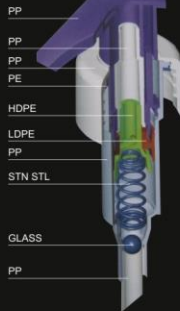

YS-02G

Size: \varnothing 24/410, \varnothing 24/415, \varnothing 28/400,
 \varnothing 28/410, \varnothing 28/415
QTY: 1000PCS/CTN
Meas: 54x38x44cm

TEL: +380679393700 email: sales@vimex-m.com

乳液泵
LOTION PUMP
LEFT-RIGHT

Closure Options

Ribbed Smooth Alum.

Closure Size Options

24/410 24/415 28/400 28/410 28/415

Nozzle Options

D F H I J L M

TEL: +380679393700 email: sales@vimex-m.com

VIMEX-M

Discharge Rate:
1.20-1.60ML/T

YS-02D

Size: Ø24/410, Ø24/415,
Ø28/400, Ø28/410, Ø28/415
QTY: 1000PCS/CTN
Meas: 54x38x44cm

YS-02F

Size: Ø24/410, Ø24/415,
Ø28/400, Ø28/410, Ø28/415
QTY: 1000PCS/CTN
Meas: 54x38x44cm