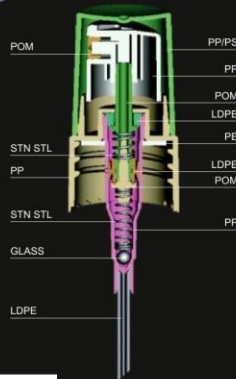

FINE MIST
微型喷雾
SPRAYER

TEL: +380679393700 email: sales@vimex-m.com