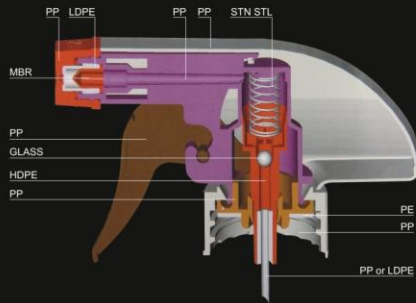

▶ TRIGGER SPRAYER / 手扣式喷雾器

Discharge Rate:
0.80-1.20ML/T
Size: ∅28/400, ∅28/410, ∅28/415

Trigger Options

Closure Options

TEL: +380679393700 email: sales@vimex-m.com

VIMEX-M

YS-01C
Function: Stream/Spray
QTY: 500PCS/CTN
Meas: 53x38x37.5cm

YS-01D
Function: Stream/Spray
QTY: 500PCS/CTN
Meas: 47x38x37.5cm

YS-01E
Function: Stream/Spray
QTY: 500PCS/CTN
Meas: 49x38x37.5cm

YS-01K
Function: Stream/Spray
QTY: 500PCS/CTN
Meas: 53x38x37.5cm

YS-01M
Function: Stream/Spray
QTY: 500PCS/CTN
Meas: 53x38x37.5cm