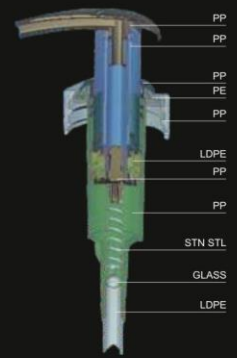

乳液泵
LOTION
PUMP

LEFT-RIGHT

新品 HOT
New

SPRING
INSIDE

Closure Options

Ribbed Smooth Alum.

Closure Size Options

24/410 24/415 28/400 28/410 28/415

Nozzle Options

D F H I J L M

TEL: +380679393700 email: sales@vimex-m.com

VIMEX-M

Discharge Rate:
2.00 ± 0.20ML/T

YS-04D-N
Size: Ø24/410, Ø24/415,
Ø28/400, Ø28/410, Ø28/415
QTY: 1000PCS/CTN
Meas: 54x38x44cm