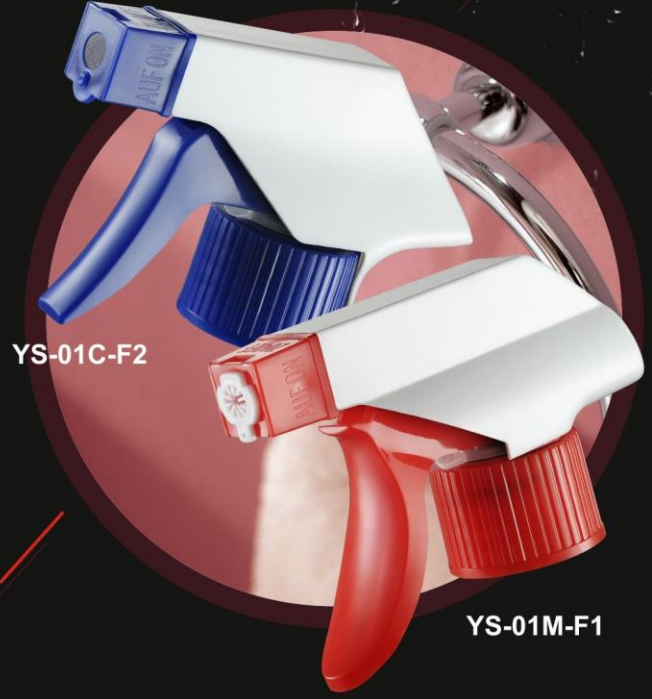

YS-01S
Function: Stream/Spray
Size: \varnothing 28/400, \varnothing 28/410
QTY: 500PCS/CTN
Meas: 65x38x37.5cm

VIMEX-M

FOAM
泡沫手扣式喷雾器 / SPRAYER

Foam Nozzle

YS-01F

YS-01H

Discharge Rate:
1.20-1.60ML/T
Function: Foam/Spray
Size: \varnothing 28/400, \varnothing 28/410, \varnothing 28/415
QTY: 500PCS/CTN
Meas: 57x38x37.5cm

Shroud. Options

Trigger Options

Closure Options

▶ FOAM TRIGGER SPRAYER / 泡沫手扣式喷雾器

Discharge Rate:
0.80-1.20ML/T
 Function: Foam/Spray
 Size: Ø28/400, Ø28/410, Ø28/415
 QTY: 500PCS/CTN
 Meas: 57x33x39cm

YS-01C-F2

YS-01M-F1

Shroud. Options

Nozzle Options

Trigger Options

Closure Options

TEL: +380679393700 email: sales@vimex-m.com

Discharge Rate:
0.80-1.20ML/T
 Function: Stream/Spray
 Size: Ø28/400, Ø28/410, Ø28/415
 QTY: 500PCS/CTN
 Meas: 56x38x37.5cm

YS-01X-02

YS-01X-F3

Discharge Rate:
1.20-1.60ML/T
 Function: Foam/Spray
 Size: Ø28/400, Ø28/410, Ø28/415
 QTY: 500PCS/CTN
 Meas: 56x38x37.5cm

Nozzle Options

Trigger Options

Closure Options

TEL: +380679393700 email: sales@vimex-m.com