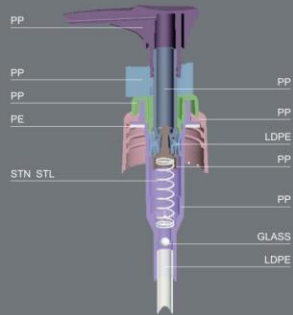

YS-04H-W
Size: Ø24/410, Ø24/415,
Ø28/400, Ø28/410, Ø28/415
QTY: 1000PCS/CTN
Meas: 54x38x44cm

YS-04I-W
Size: Ø24/410, Ø24/415,
Ø28/400, Ø28/410, Ø28/415
QTY: 1000PCS/CTN
Meas: 54x38x44cm

YS-04J-W
Size: Ø24/410, Ø24/415,
Ø28/400, Ø28/410, Ø28/415
QTY: 1000PCS/CTN
Meas: 54x38x44cm

YS-04L-W
Size: Ø24/410, Ø24/415,
Ø28/400, Ø28/410, Ø28/415
QTY: 1000PCS/CTN
Meas: 54x38x44cm

YS-04M-W
Size: Ø24/410, Ø24/415,
Ø28/400, Ø28/410, Ø28/415
QTY: 1000PCS/CTN
Meas: 54x38x44cm

TEL: +380679393700 email: sales@vimex-m.com

▶ LOTION PUMP / 乳液泵

Discharge Rate:
1.40-1.80ML/T
Size: $\varnothing 20/410$, $\varnothing 24/410$

▶ NAIL & CLEANSING PUMP / 卸甲泵

Discharge Rate:
 0.55 ± 0.05 ML/T

TEL: +380679393700 email: sales@vimex-m.com