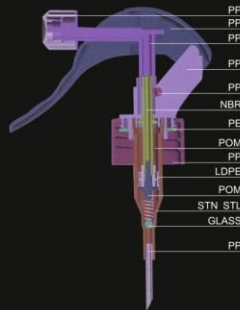

MINI TRIGGER SPRAYER

迷你手扣式喷雾器

TEL: +380679393700 email: sales@vimex-m.com