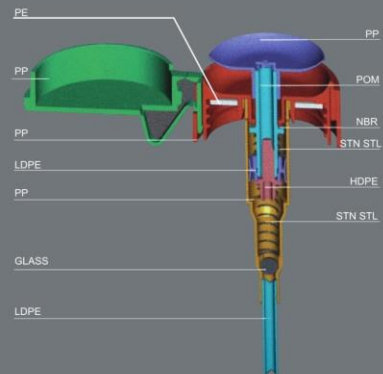

YS-04H-W
Size: Ø24/410, Ø24/415,
Ø28/400, Ø28/410, Ø28/415
QTY: 1000PCS/CTN
Meas: 54x38x44cm

YS-04I-W
Size: Ø24/410, Ø24/415,
Ø28/400, Ø28/410, Ø28/415
QTY: 1000PCS/CTN
Meas: 54x38x44cm

YS-04J-W
Size: Ø24/410, Ø24/415,
Ø28/400, Ø28/410, Ø28/415
QTY: 1000PCS/CTN
Meas: 54x38x44cm

YS-04L-W
Size: Ø24/410, Ø24/415,
Ø28/400, Ø28/410, Ø28/415
QTY: 1000PCS/CTN
Meas: 54x38x44cm

YS-04M-W
Size: Ø24/410, Ø24/415,
Ø28/400, Ø28/410, Ø28/415
QTY: 1000PCS/CTN
Meas: 54x38x44cm

TEL: +380679393700 email: sales@vimex-m.com

▶ LOTION PUMP / 乳液泵

Discharge Rate:
1.40-1.80ML/T
Size: $\varnothing 20/410$, $\varnothing 24/410$

▶ NAIL & CLEANSING PUMP / 卸甲泵

Discharge Rate:
 0.55 ± 0.05 ML/T

TEL: +380679393700 email: sales@vimex-m.com